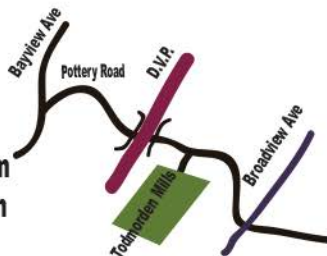

## A Juried Spring Art Show

Papermill Gallery @ Todmorden Mills

67 Pottery Road

(off the Bayview Extension)

Gallery Hours:

Tuesday to Friday 10 am - 4:30 pm

Saturday & Sunday 12 pm to 5 pm

Closed Monday