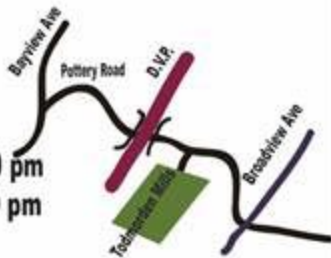

WILLOWDALE GROUP of ARTISTS

ANNUAL FALL ART SHOW

Papermill Gallery @ Todmorden Mills

67 Pottery Road
(off the Bayview Extension)

Gallery Hours:

Wednesday to Friday 12 pm - 4:00 pm

Saturday & Sunday 12 pm to 4:30 pm

Closed Monday + Tuesday

Wednesday, October 31, 2018 to
Sunday, November 11, 2018

www.willowdaleartists.com

Reception: Saturday, November 3, from 1-4pm
Reception Music by the Markham New Horizons Band